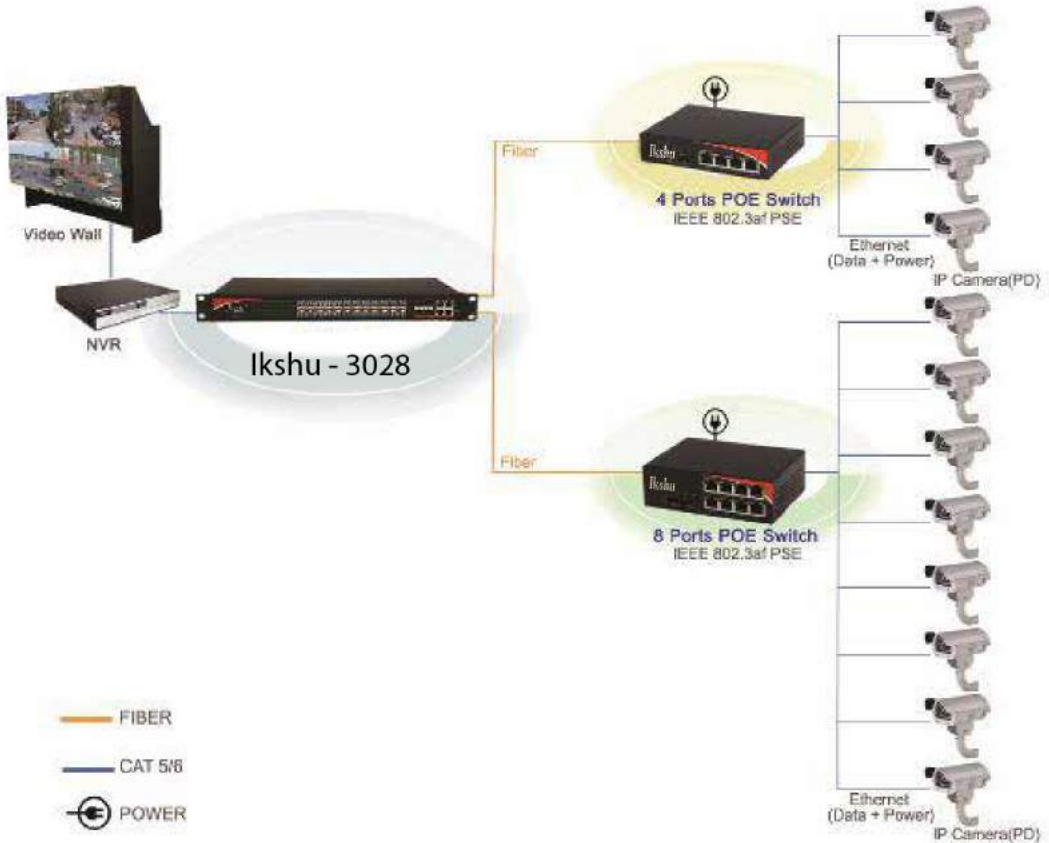

| | |
|--|--|
| Item | POE Fiber Switch |
| Model No. | Ikshu - 3204P |
| Description | 4x10/100/1000Base-T POE to 2x1000Base-FX |
|  | |

Overview

Ikshu-3204P is 4 Port PoE 10/100/1000M Fiber Switch provide 4 Port PoE (Power over Ethernet) which compliance with IEEE802.3af & IEEE802.3at standard; Let you simply connect IP camera / IP phone / Wireless AP at remote site where AC or DC power unavailable.

Ikshu-3204P also provide two Fiber Port can transmit data 0~120km from device to control center.

Features

- 4*RJ45 ports and 2*SFP sockets, convert Optical-Electric Ethernet signals between 10/100/1000M UTP ports and 1000M optical fiber ports
- Each PoE port support IEEE 802.3af/at
- Switch Ethernet signals between port and port.
- Supports Auto MDI / MDI-X function
- Flow control for full duplex and half duplex.
- All SFP brands are supported; hot-plug supported

Ikshu

| | |
|--------------------------|--|
| Standards | IEEE 802.3 10Base-T IEEE 802.3u 100Base-TX IEEE 802.3ab 1000Base-TX IEEE 802.3z 1000Base-FX IEEE802.3x Flow control IEEE802.3af/at POE |
| Performance | Processing Type: Store and Forward Back Bandwidth: 12Gbps MAC Address Size: 1Kbit Packet Buffer Size: 1Mbit Time Delay: <10us Frame: 10Kbytes |
| Copper Port | Data Rate: 10/100/1000M Connector: RJ45 x 4 Distance: 100m |
| Fiber Port | Data Rate: 1.25G Connector: SFP slot x 2 Distance: Up to SFP Transceivers |
| LED indicators | PWR1: ON=Power Connected PWR2: ON= Power Connected FL/A: ON=Fiber Connected; Active=Data Transmitting TL/A: ON=Copper Connected; Active= Data Transmitting |
| Power | Input Voltage: 12~56 VDC (PSE:48V) Power Consumption: ≤7W PoE Budget: 15.4Wx4=62W(PoE) 30Wx4=120W(PoE+) Protection: Overload Current; Reverse Polarity Connector: Terminal Block |
| Environment | Operating temperature : -20~65°C Storage Temperature: -40~85°C Relative Humidity: 5-95% (no condensation) |
| Physical Characteristics | Installation: Desk-top Dimension: 140*103*31mm Weight: 0.64kg |